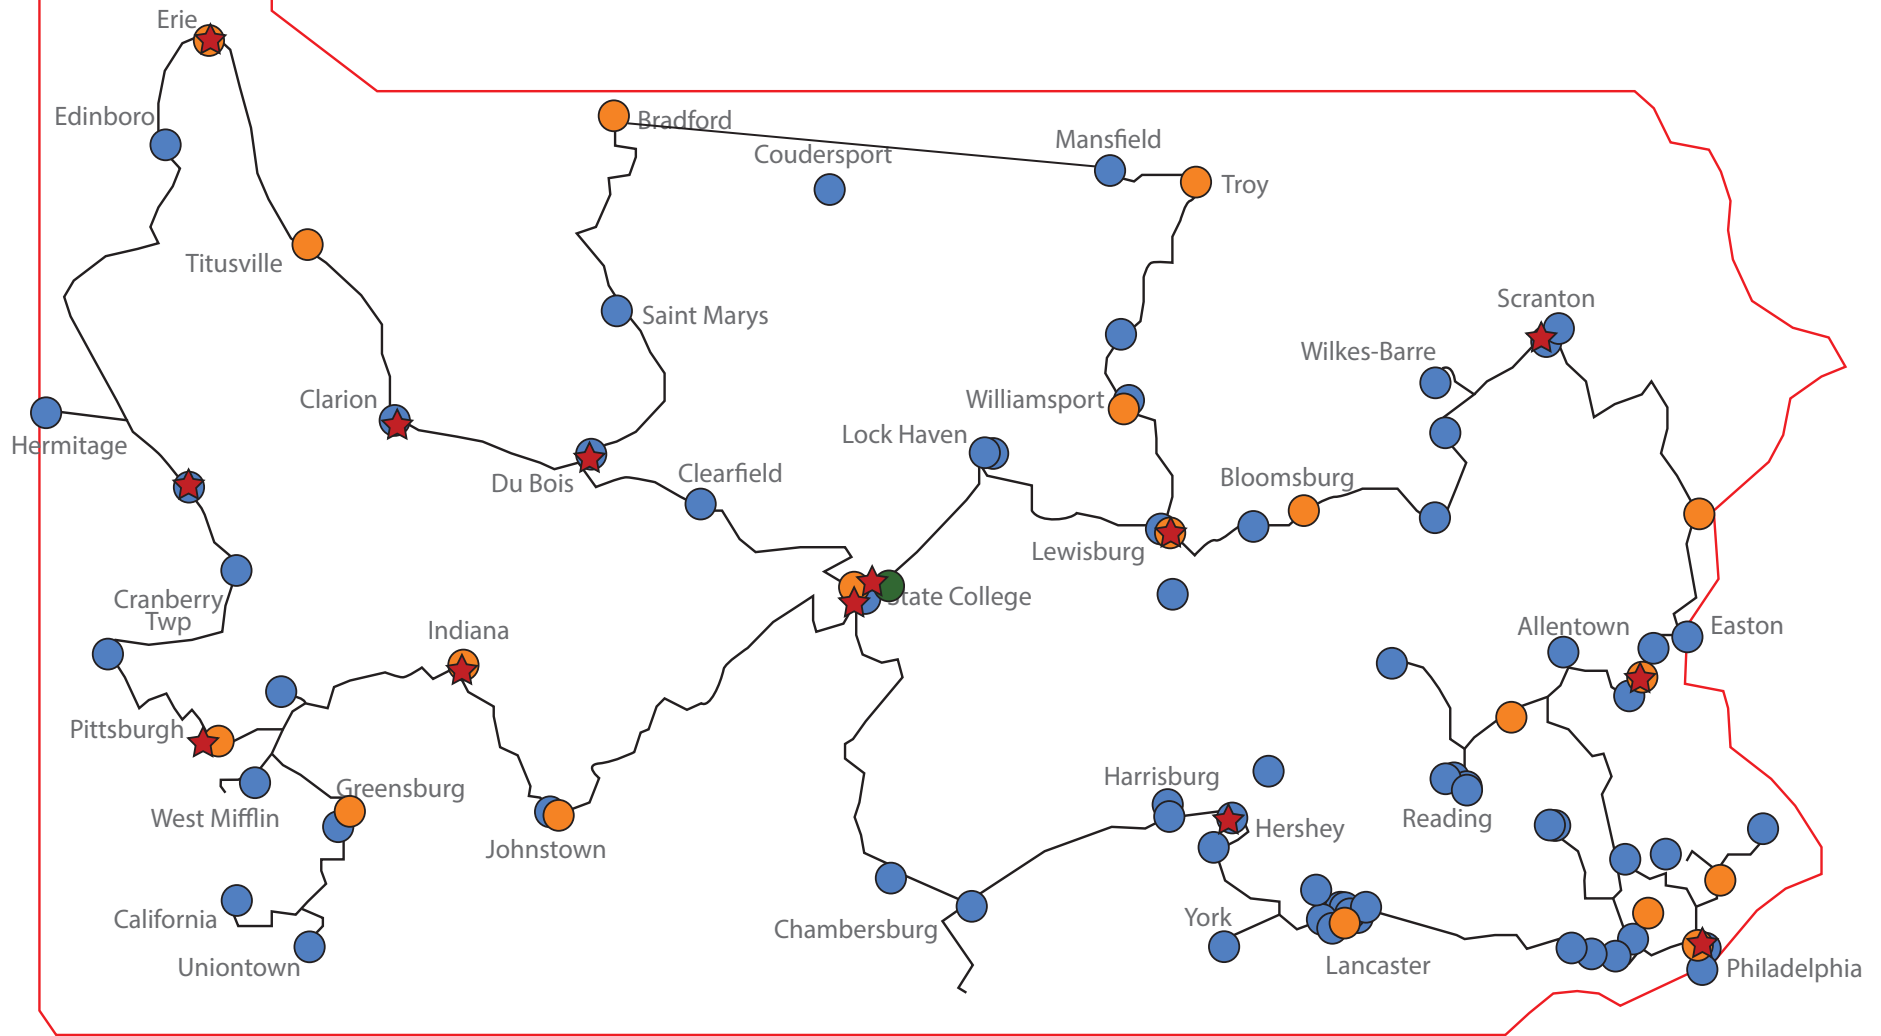

KINBER Network Map

KINBER, the Keystone Initiative for Network Based Education and Research, is a trusted technology partner that provides a strategic and competitive advantage to Pennsylvania-based organizations through high-speed broadband connectivity, collaboration, and innovative use of digital technologies.

Penn State Hershey
Penn State Hershey Medical Center
Penn State Lehigh Valley
Penn State Mont Alto
Penn State Schuylkill
Penn State Shenango
Penn State University Park
Penn State Wilkes-Barre
Penn State Worthington Scranton
Penn State York
Pennsylvania College of Technology
Pennsylvania Highlands Community College
Reading Area Community College
Shippensburg University of Pennsylvania
Slippery Rock University of Pennsylvania
Susquehanna University
Thaddeus Stevens College of Technology
Thiel College
University of Pittsburgh
University of Pittsburgh Bradford
University of Pittsburgh Greensburg
University of Pittsburgh Johnstown
University of Pittsburgh Pymatuning
University of Pittsburgh Titusville
University of Scranton
Villanova University
West Chester University of Pennsylvania
Westminster College
Westmoreland County Community College